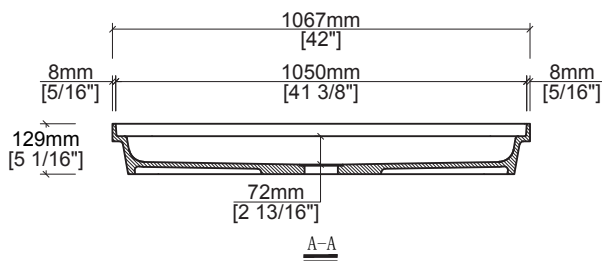

Durasein

Shower Information

MODEL
RLF111
TOLERANCE
±3/16"

Durasein

Shower Information

MODEL
RLF111
DATE
02.10.21

Features & Benefits

- 100% acrylic
- Easy to clean
- Non-porous
- Stain resistant
- Mold & mildew resistant
- Suitable for residential & commercial applications

Installation Tips

- Level floor shower tray
- Drain assembly not included
- Drain hole size: 3 3/8" (85mm)

Available Colors

Color shown may vary from actual product. Request sample prior to product selection. We'd love to create something a little more custom for you, longer lead times with minimum order quantity applies.

Codes/Standards/Tech Info

- All dimensions are nominal
- Details and specifications are subject to change
- Adhere to local, state/province and country codes & regulations at all times

Quick Dimensions

- Length 42" (1067mm)
- Width 36" (914mm)
- Height 5 1/16" (129mm)