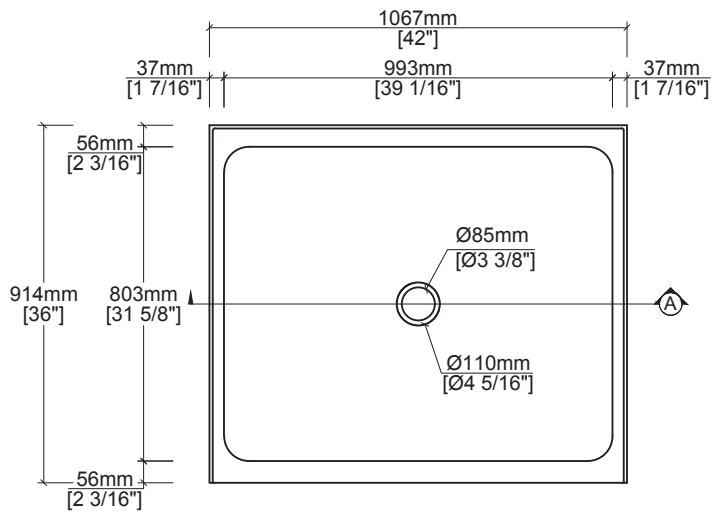

Durasein

Shower Information

MODEL
RLF111
TOLERANCE
±3/16"

Durasein

Shower Information

MODEL
RLF111
DATE
02.10.21

Features & Benefits

- 100% acrylic
- Easy to clean
- Non-porous
- Stain resistant
- Mold & mildew resistant
- Suitable for residential & commercial applications

Installation Tips

- Level floor shower tray
- Drain assembly not included
- Drain hole size: 3 3/8" (85mm)

Available Colors

Color shown may vary from actual product. Request sample prior to product selection. We'd love to create something a little more custom for you, longer lead times with minimum order quantity applies.

Codes/Standards/Tech Info

- All dimensions are nominal
- Details and specifications are subject to change
- Adhere to local, state/province and country codes & regulations at all times

Quick Dimensions

- Length 42" (1067mm)
- Width 36" (914mm)
- Height 5 1/16" (129mm)