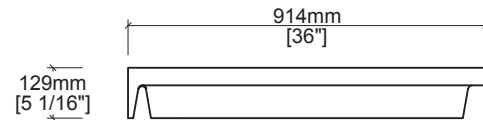

Durasein

Shower Information

MODEL
RLF111
TOLERANCE
±3/16"

Durasein

Shower Information

MODEL
RLF111
DATE
02.10.21

Features & Benefits

- 100% acrylic
- Easy to clean
- Non-porous
- Stain resistant
- Mold & mildew resistant
- Suitable for residential & commercial applications

Installation Tips

- Level floor shower tray
- Drain assembly not included
- Drain hole size: 3 3/8" (85mm)

Available Colors

Color shown may vary from actual product. Request sample prior to product selection. We'd love to create something a little more custom for you, longer lead times with minimum order quantity applies.

Codes/Standards/Tech Info

- All dimensions are nominal
- Details and specifications are subject to change
- Adhere to local, state/province and country codes & regulations at all times

Quick Dimensions

- Length 42" (1067mm)
- Width 36" (914mm)
- Height 5 1/16" (129mm)